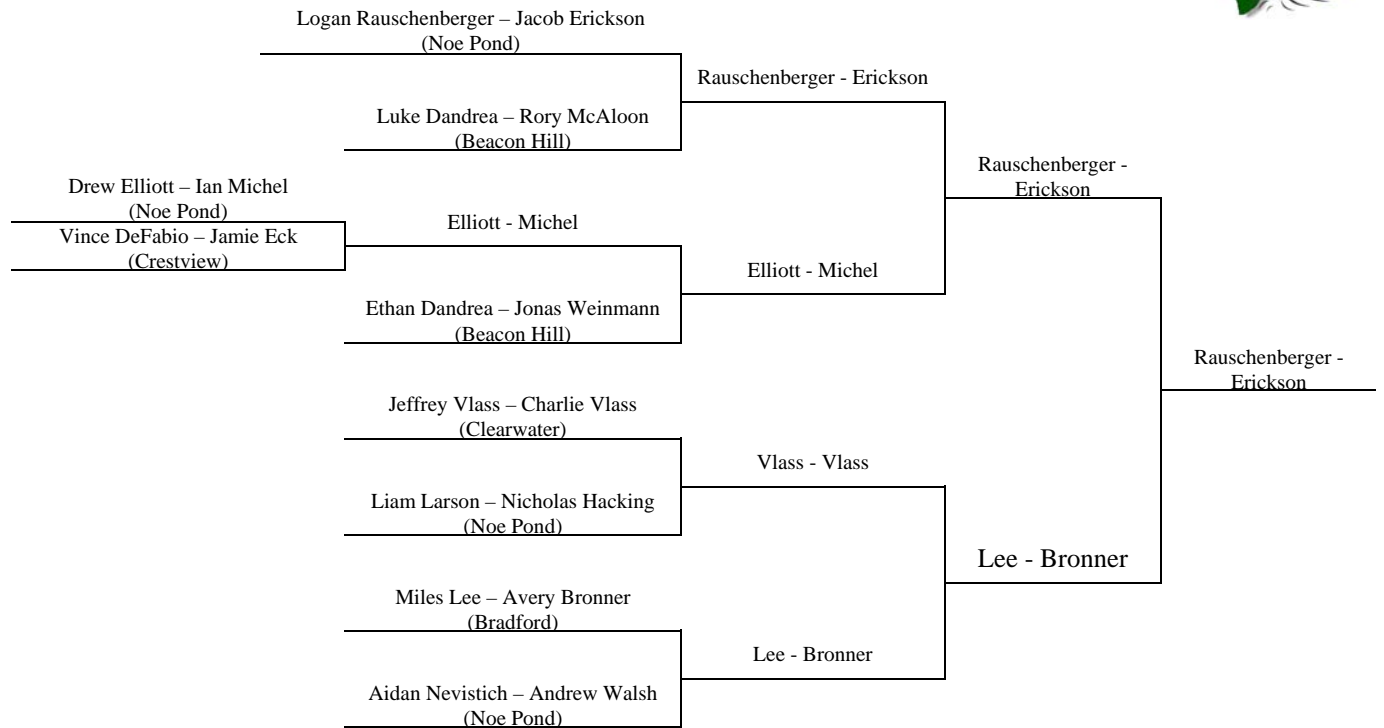

NEW JERSEY JUNIOR TENNIS ASSOCIATION

BOYS 13 & UNDER DOUBLES 2016

CONSOLATION

All matches PRIOR TO the semifinals of the Main Draw are 2 sets with a super tiebreaker played instead of a 3rd set.
 Main draw semifinals and Main Draw and Consolation finals are full 2 out of 3 sets.
 New balls for each Main Draw match and finals of both draws.