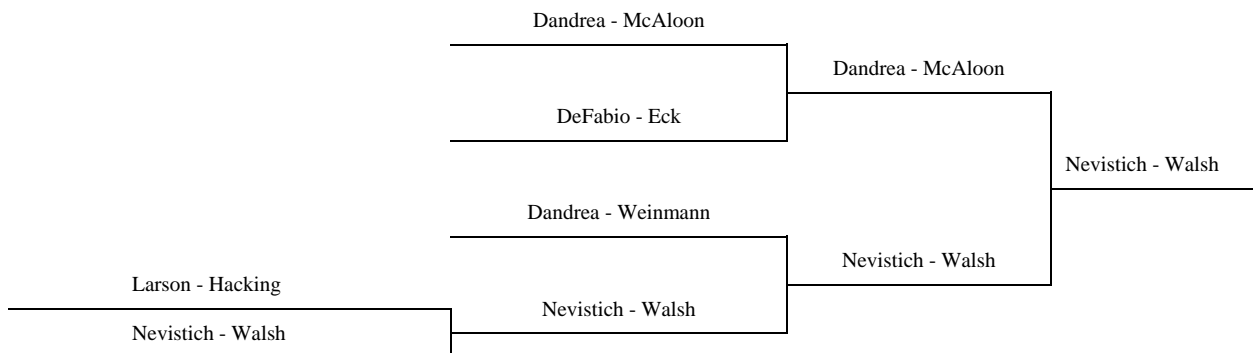

NEW JERSEY JUNIOR TENNIS ASSOCIATION

BOYS 13 & UNDER DOUBLES 2016

CONSOLATION

All matches PRIOR TO the semifinals of the Main Draw are 2 sets with a super tiebreaker played instead of a 3rd set.
 Main draw semifinals and Main Draw and Consolation finals are full 2 out of 3 sets.
 New balls for each Main Draw match and finals of both draws.