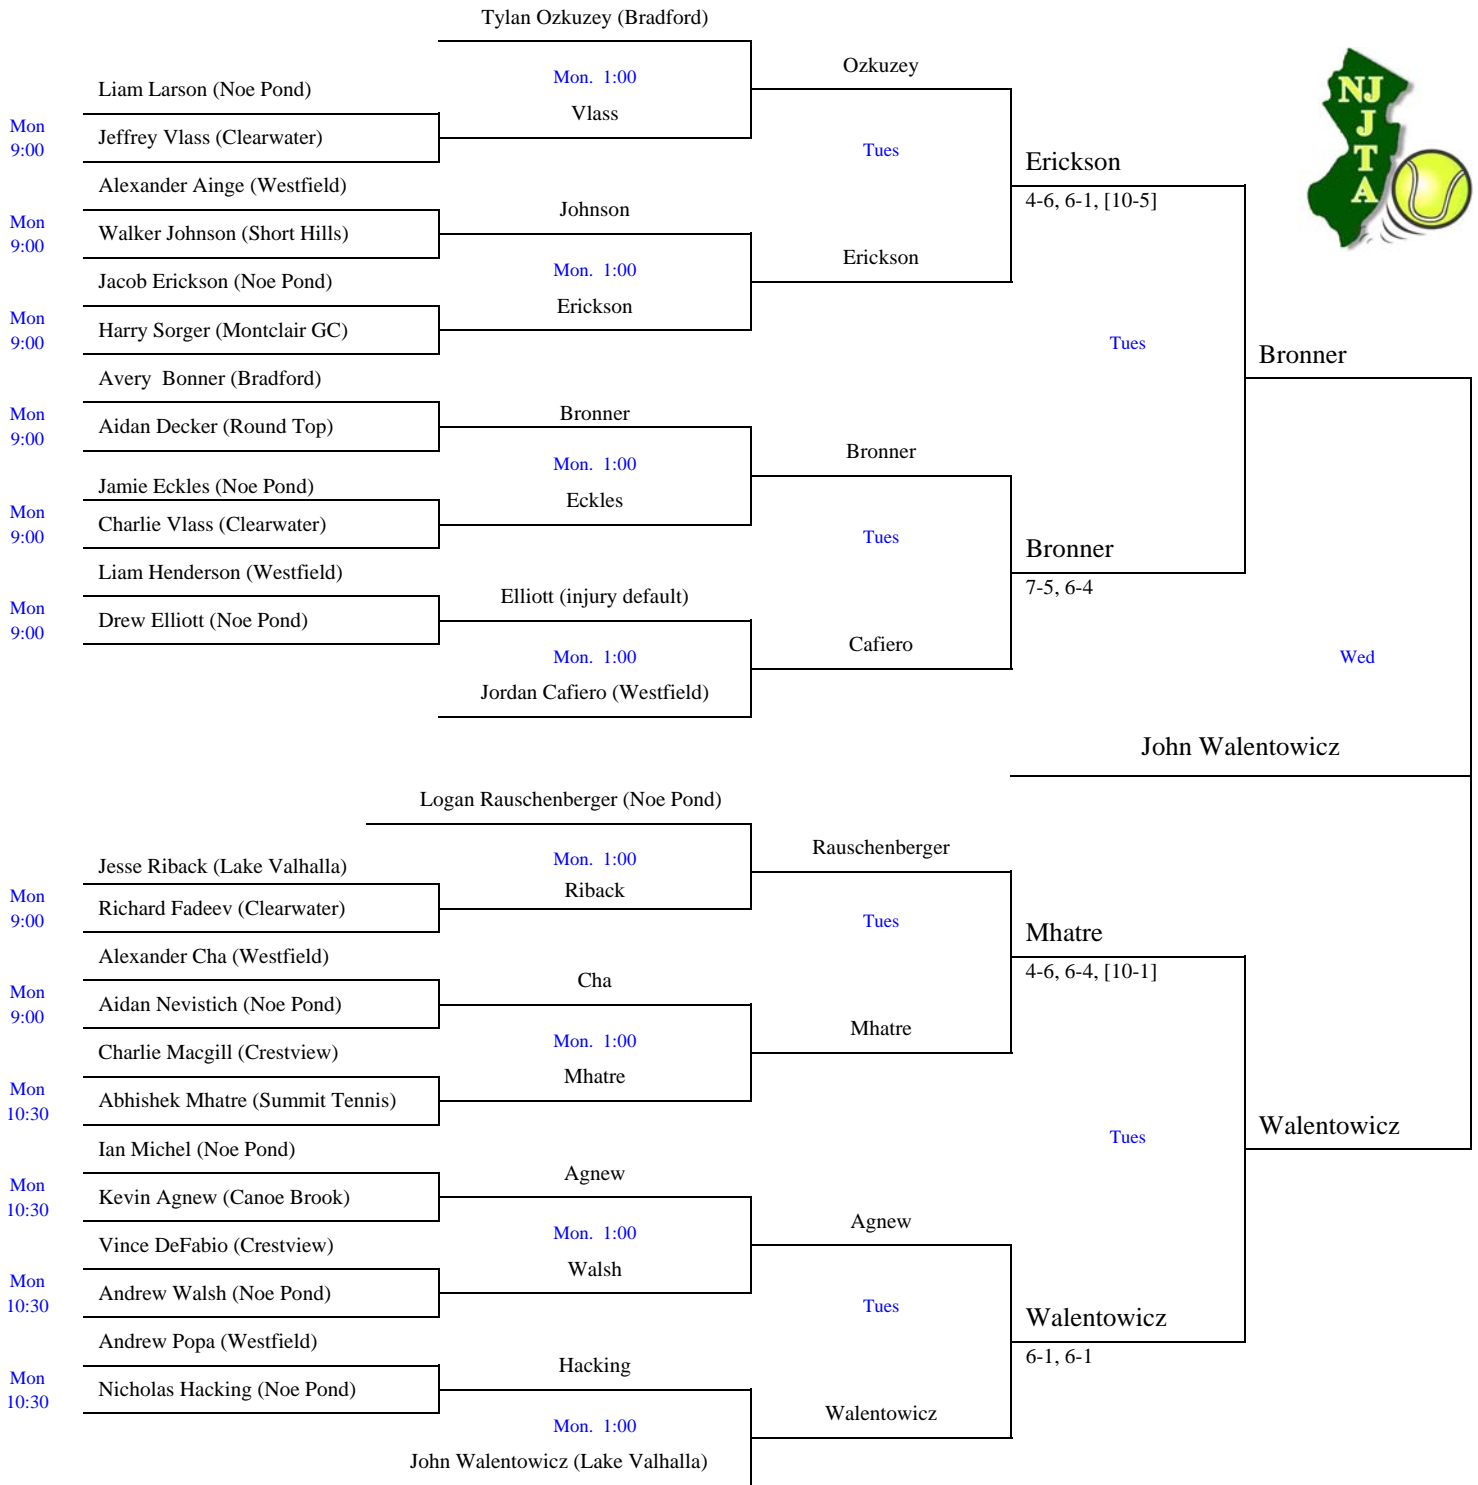

## BOYS 13 & UNDER SINGLES 2016

All matches PRIOR TO the semifinals of the Main Draw are 2 sets with a super tiebreaker played instead of a 3<sup>rd</sup> set.  
 Main Draw semifinals and Main Draw and Consolation finals are full 2 out of 3 sets.  
 New balls for each Main Draw match and finals of both draws.