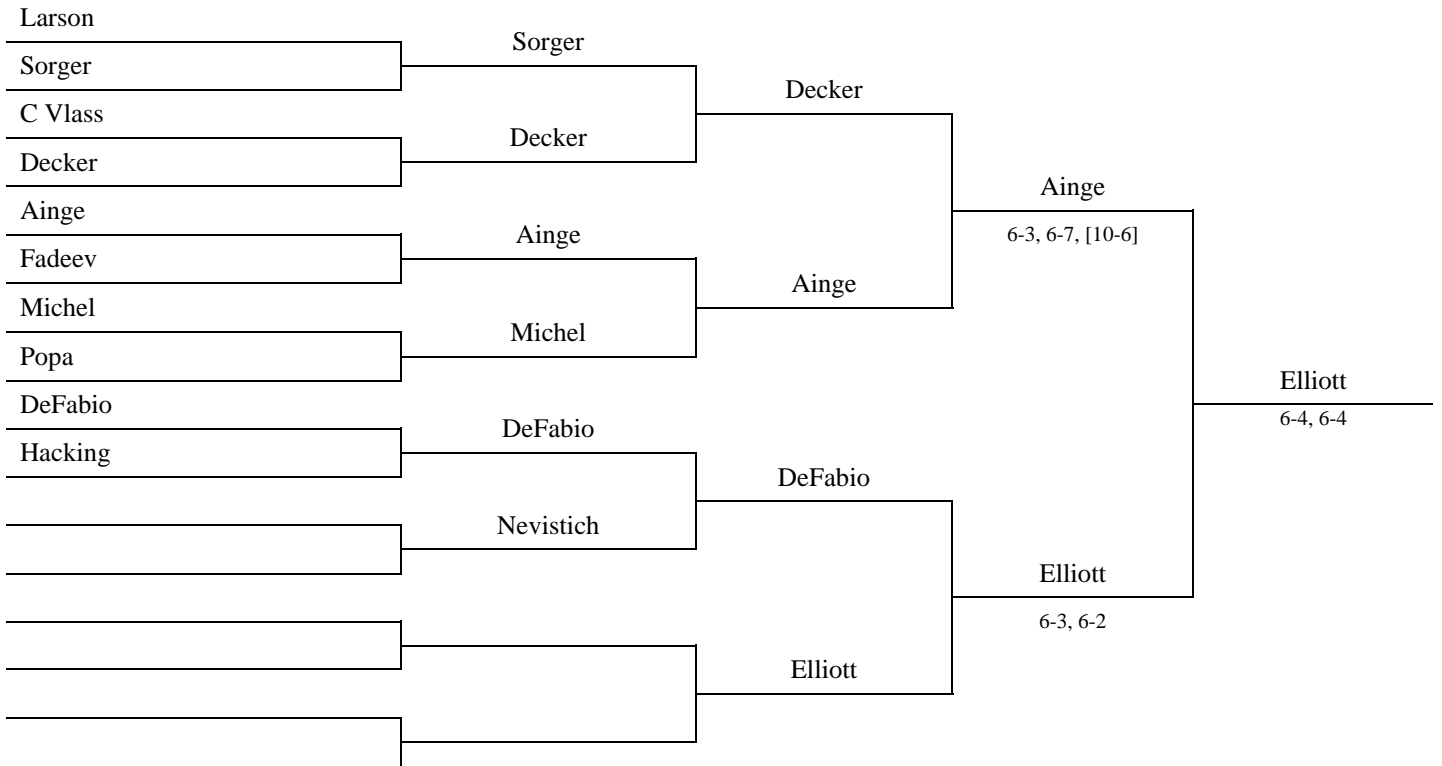

CONSOLATION

If players who received a first round bye lose their first match they enter the consolation bracket.