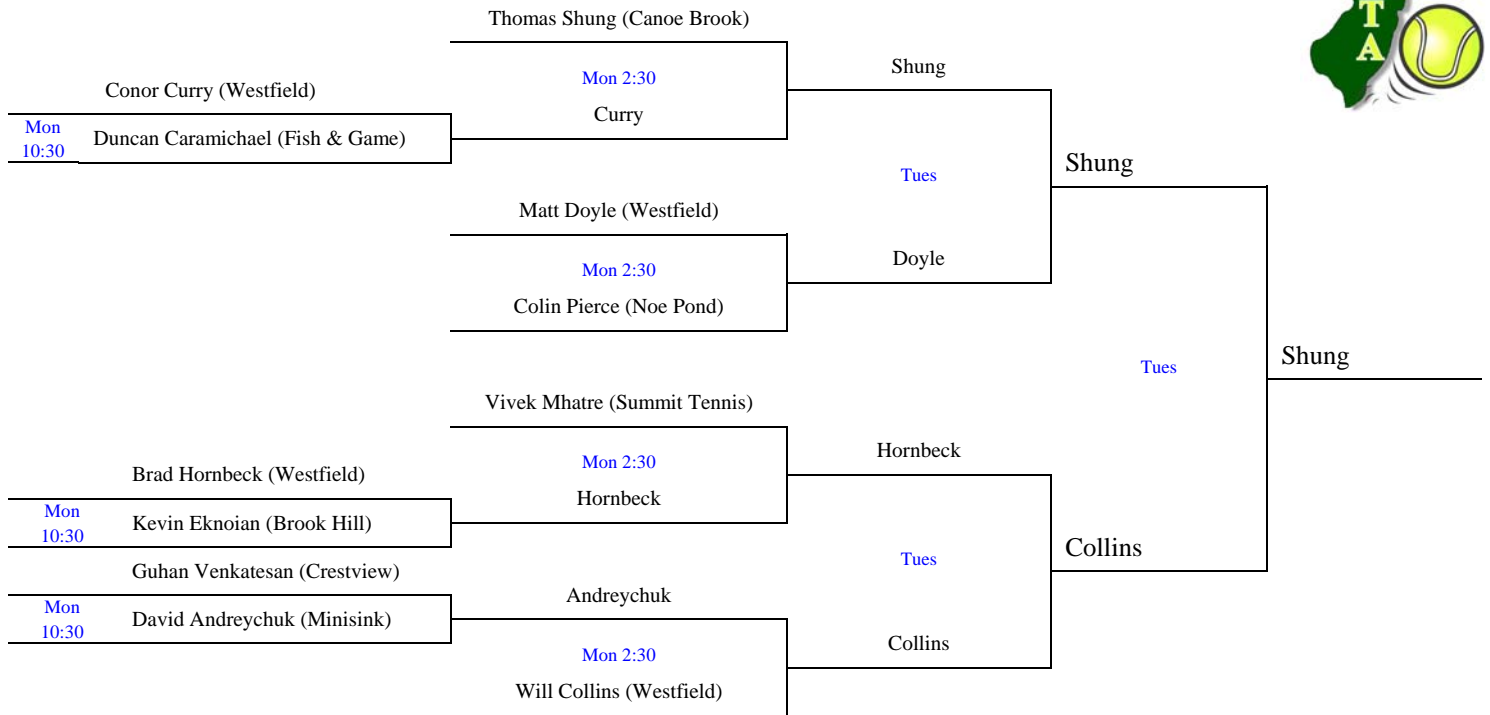

### CONSOLATION

All matches PRIOR TO the semifinals of the Main Draw are 2 sets with a super tiebreaker played instead of a 3<sup>rd</sup> set.  
 Main draw semifinals and Main Draw and Consolation finals are full 2 out of 3 sets.  
 New balls for each Main Draw match and finals of both draws.