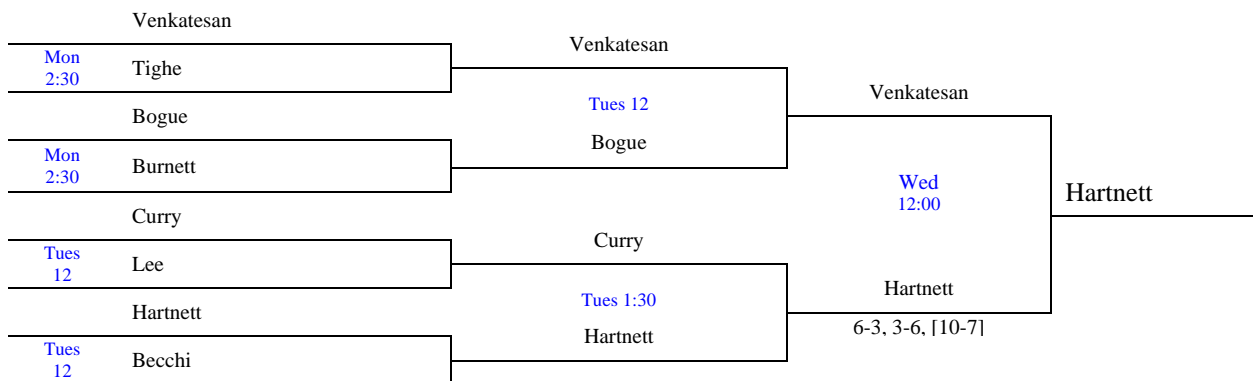

NEW JERSEY JUNIOR TENNIS ASSOCIATION

GIRLS 13 & UNDER SINGLES 2016

CONSOLATION

All matches PRIOR TO the semifinals of the Main Draw are 2 sets with a super tiebreaker played instead of a 3rd set.
 Main draw semifinals and Main Draw and Consolation finals are full 2 out of 3 sets.
 New balls for each Main Draw match and finals of both draws.