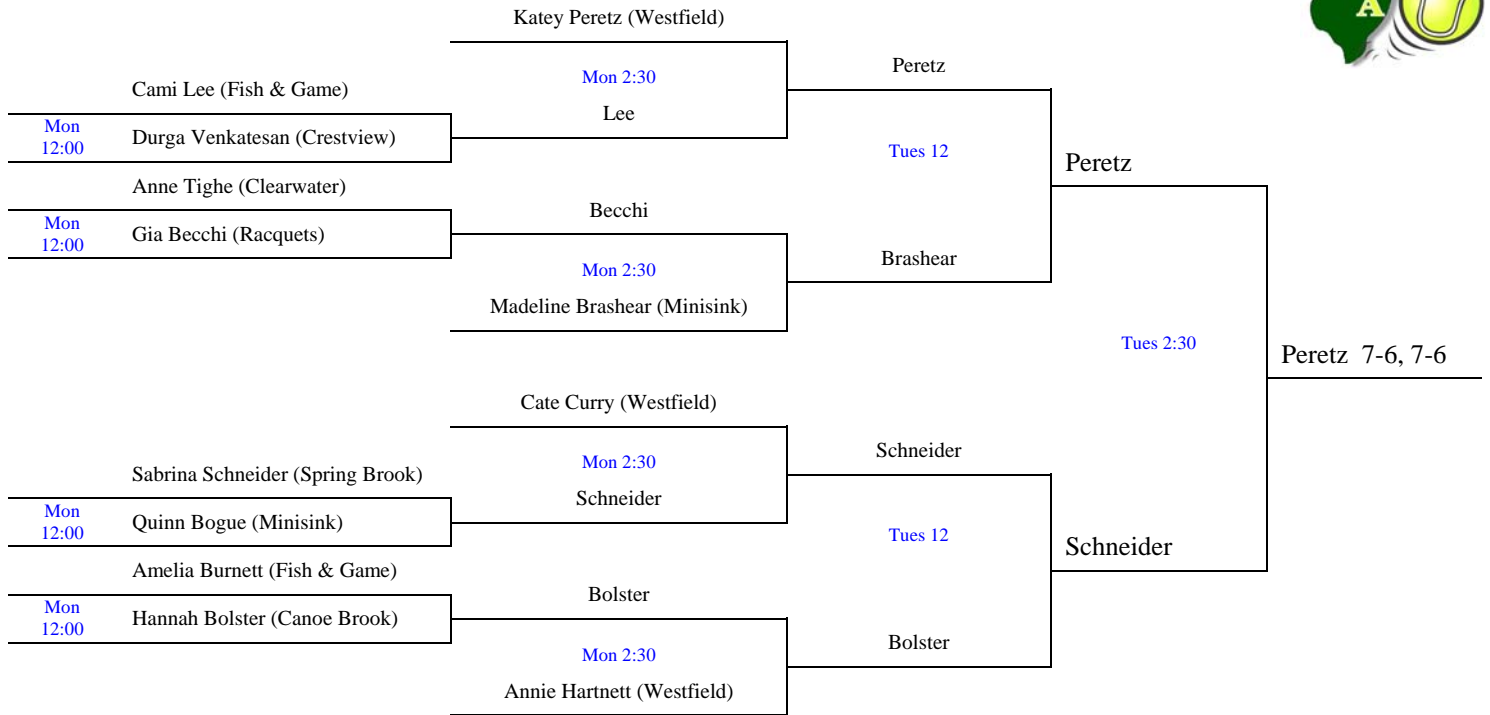

NEW JERSEY JUNIOR TENNIS ASSOCIATION

GIRLS 13 & UNDER SINGLES 2016

CONSOLATION

All matches PRIOR TO the semifinals of the Main Draw are 2 sets with a super tiebreaker played instead of a 3rd set.
 Main draw semifinals and Main Draw and Consolation finals are full 2 out of 3 sets.
 New balls for each Main Draw match and finals of both draws.