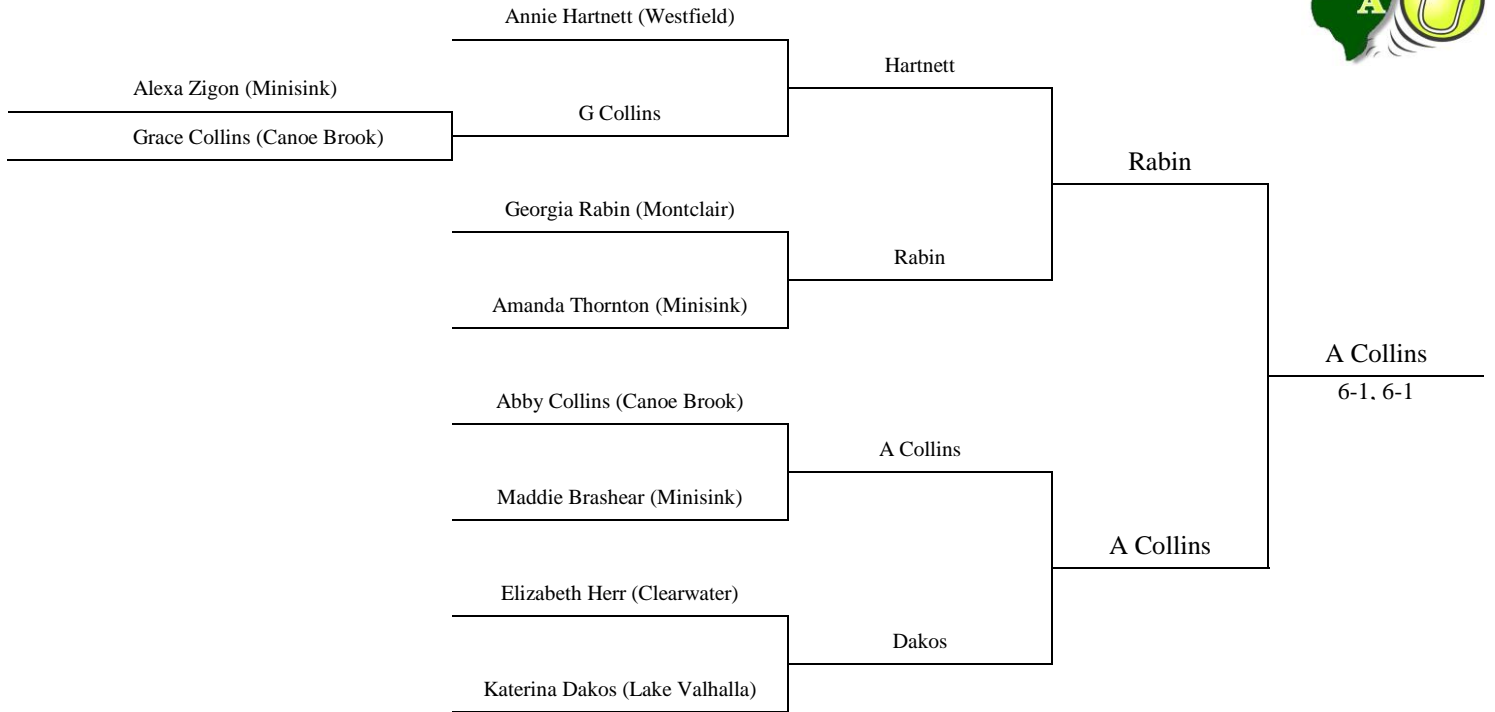

### CONSOLATION

All matches PRIOR TO the semifinals of the Main Draw are 2 sets with a super tiebreaker played instead of a 3<sup>rd</sup> set.  
 Main draw semifinals and Main Draw and Consolation finals are full 2 out of 3 sets.  
 New balls for each Main Draw match and finals of both draws.