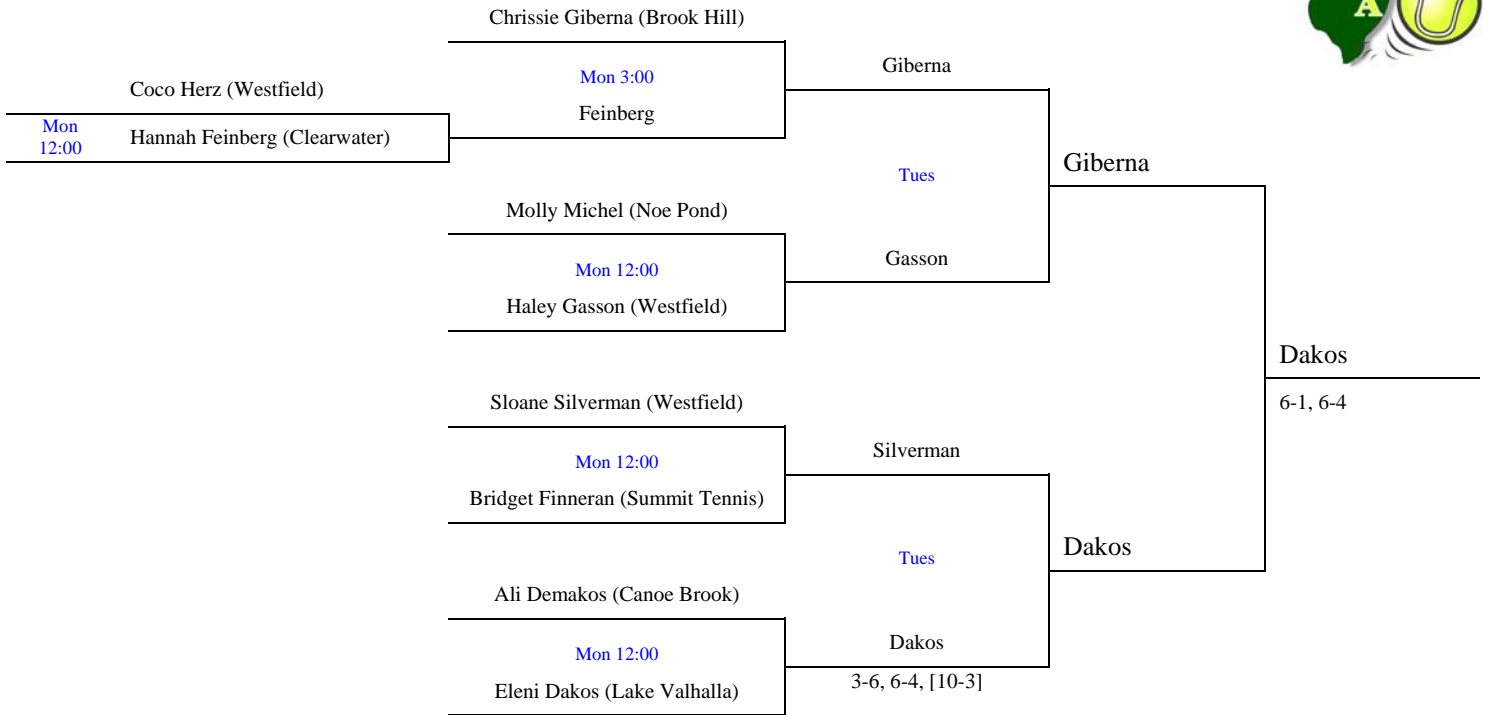

NEW JERSEY JUNIOR TENNIS ASSOCIATION

GIRLS 16 & UNDER SINGLES 2016

CONSOLATION

All matches PRIOR TO the semifinals of the Main Draw are 2 sets with a super tiebreaker played instead of a 3rd set.

Main draw semifinals and Main Draw and Consolation finals are full 2 out of 3 sets.

New balls for each Main Draw match and finals of both draws.