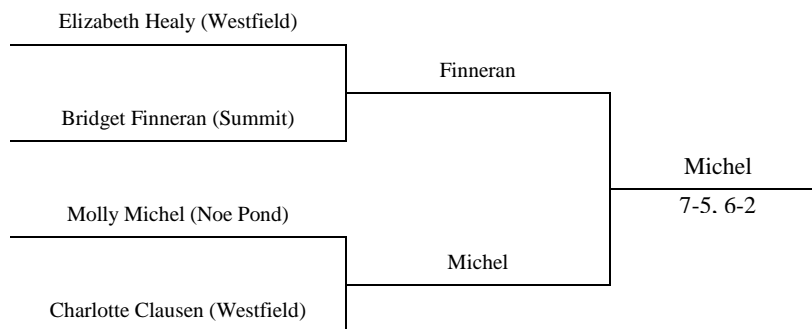

NEW JERSEY JUNIOR TENNIS ASSOCIATION

GIRLS 16 & UNDER SINGLES 2017

CONSOLATION

Play 2 out of 3 sets, with TB at 6-all, for all matches
New balls for each Main Draw match and finals of both draws.